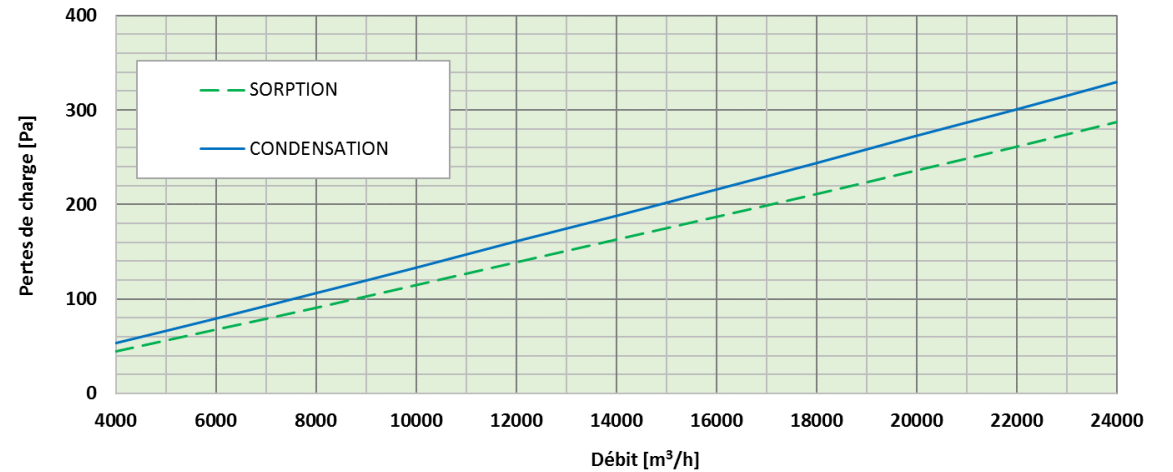

PERFORMANCES RANGES FREETIME™ et HEXAMOTION™ (CONTINUED)

FREETIME 3500 / HEXAMOTION 35

HEXAMOTION 45

PERFORMANCES RANGES FREETIME™ et HEXAMOTION™ (continued)

HEXAMOTION 60

HEXAMOTION 80

PERFORMANCES RANGE EXAECO™

EXAECO 10

EXAECO 13

PERFORMANCES RANGE EXAECO™ (continued)

EXAECO 17

EXAECO 22

**Thank you
For your attention !**

61, rue de Saint-Véran
71000 Mâcon Loché — France

Téléphone +33 (0)3 85 36 82 00
Fax +33 (0)3 85 36 82 01
Mail caladair@caladair.com