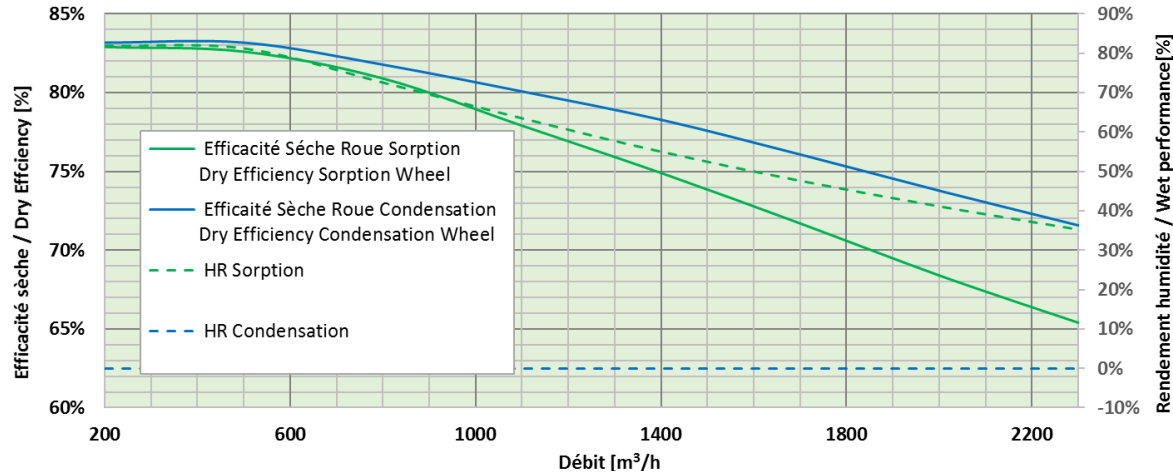

The selection of the units in our **SOFWTAIR™** tool will be available from April 15th. You will be informed about it.

SEASON	OUTDOOR	INDOOR
WINTER 1	-10°C - 90%	20°C - 50%
SUMMER	32°C - 40%	24°C - 50%

PERFORMANCES RANGES FREETIME™ & HEXAMOTION™

FREETIME 500 / HEXAMOTION 05

FREETIME 800-1500 / HEXAMOTION 08-15

PERFORMANCES RANGES FREETIME™ & HEXAMOTION™ (continued)

FREETIME 2000 / HEXAMOTION 20

FREETIME 2700 / HEXAMOTION 27

PERFORMANCES RANGES FREETIME™ et HEXAMOTION™ (CONTINUED)

FREETIME 3500 / HEXAMOTION 35

HEXAMOTION 45

PERFORMANCES RANGES FREETIME™ et HEXAMOTION™ (continued)

HEXAMOTION 60

HEXAMOTION 80

PERFORMANCES RANGE EXAECO™