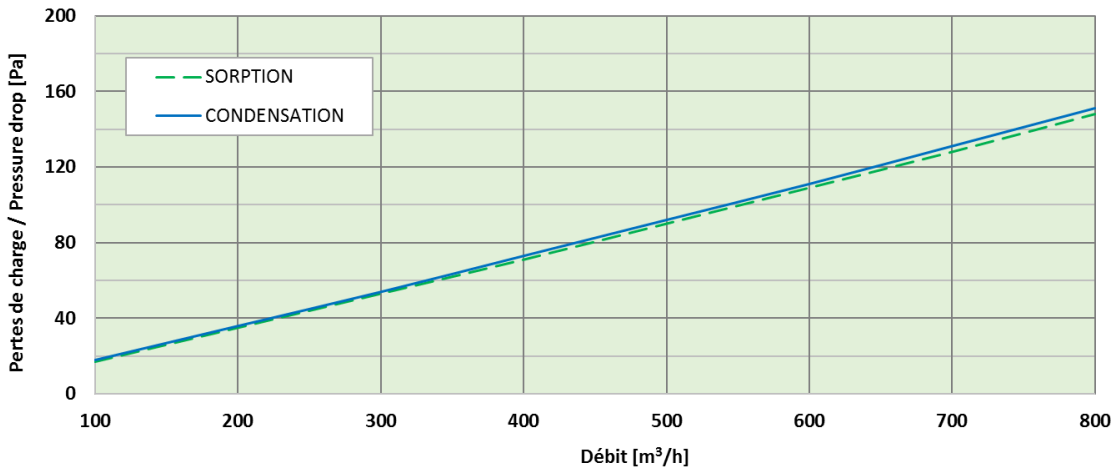

PERFORMANCES RANGES FREETIME™ & HEXAMOTION™

FREETIME 500 / HEXAMOTION 05