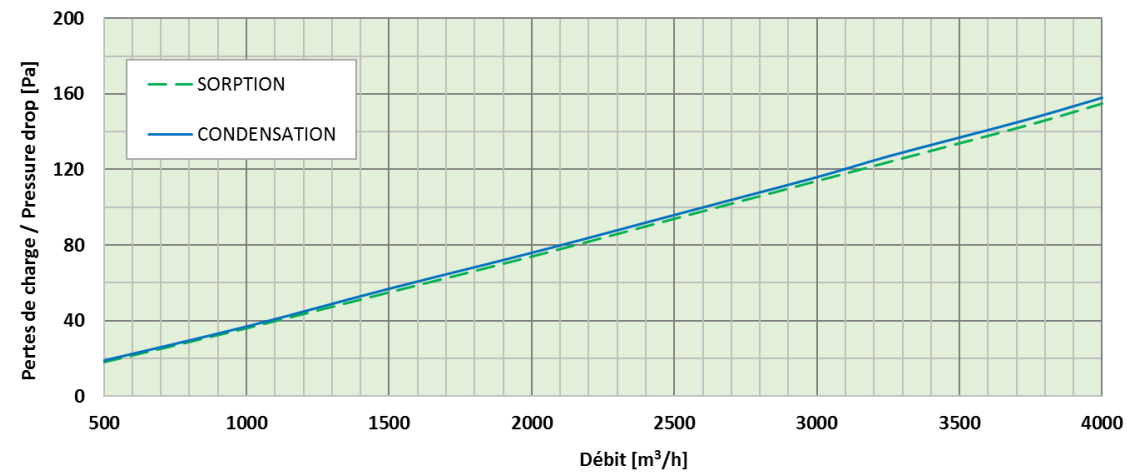

The selection of the units in our **SOFWTAIR™** tool will be available from April 15th. You will be informed about it.

SEASON	OUTDOOR	INDOOR
WINTER 1	-10°C - 90%	20°C - 50%
SUMMER	32°C - 40%	24°C - 50%

PERFORMANCES RANGES FREETIME™ & HEXAMOTION™

FREETIME 500 / HEXAMOTION 05

FREETIME 800-1500 / HEXAMOTION 08-15

PERFORMANCES RANGES FREETIME™ & HEXAMOTION™ (continued)

FREETIME 2000 / HEXAMOTION 20

FREETIME 2700 / HEXAMOTION 27

PERFORMANCES RANGES FREETIME™ et HEXAMOTION™ (CONTINUED)

FREETIME 3500 / HEXAMOTION 35

HEXAMOTION 45

PERFORMANCES RANGES FREETIME™ et HEXAMOTION™ (continued)

HEXAMOTION 60

HEXAMOTION 80

PERFORMANCES RANGE EXAECO™