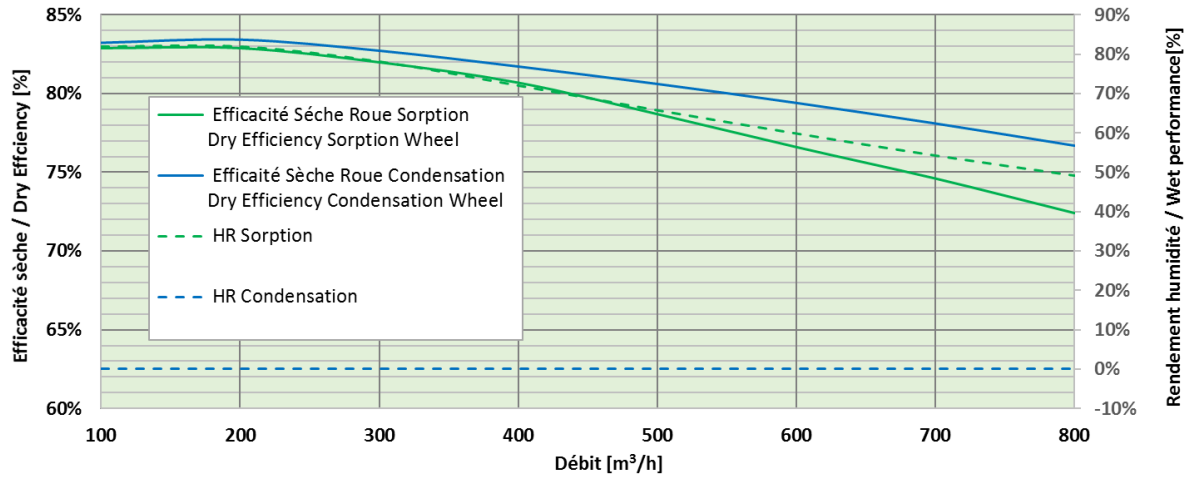

Note: these energy gains are tenfold in the tropical climatic zone where the outside temperature/humidity ratio is much higher.

In addition, for the extreme zones of northern Europe, the sorption wheel also eliminates the risk of condensation at the bottom of the plant.

The selection of the units in our **SOFWTAIR™** tool will be available from April 15th. You will be informed about it.

SEASON	OUTDOOR	INDOOR
WINTER 1	-10°C - 90%	20°C - 50%
SUMMER	32°C - 40%	24°C - 50%

PERFORMANCES RANGES FREETIME™ & HEXAMOTION™

FREETIME 500 / HEXAMOTION 05

FREETIME 800-1500 / HEXAMOTION 08-15

PERFORMANCES RANGES FREETIME™ & HEXAMOTION™ (continued)

FREETIME 2000 / HEXAMOTION 20

FREETIME 2700 / HEXAMOTION 27