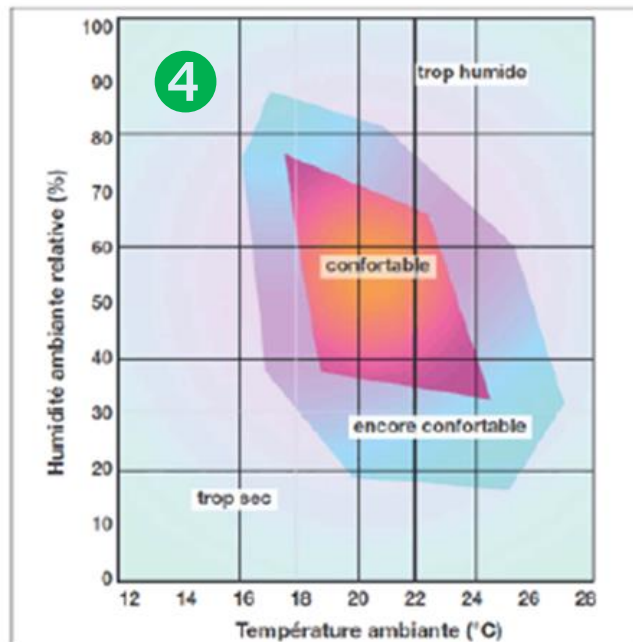

Our **Bluetech™** certified rotary exchanger (FREETIME™, HEXAMOTION™ and EXAECO™) of a version "S" integrating SORPTION wheels (condensation in standard).

Avantages :

In the case of the temperate climatic zone in Europe **1**, the sorption wheel with equivalent thermal comfort makes it possible to generate **energy gains** of the order of **12.5% in winter 2** and **65% in summer 3**.

In parallel to this energy gain, the sorption wheel also makes it possible by the exploitation of the humidity of the air to create **an interior environment** located **in the comfortable zone 4** for **the wellbeing** of the occupants.

Note: these energy gains are tenfold in the tropical climatic zone where the outside temperature/humidity ratio is much higher.

In addition, for the extreme zones of northern Europe, the sorption wheel also eliminates the risk of condensation at the bottom of the plant.

The selection of the units in our **SOFWTAIR™** tool will be available from April 15th. You will be informed about it.

SEASON	OUTDOOR	INDOOR
WINTER 1	-10°C - 90%	20°C - 50%
SUMMER	32°C - 40%	24°C - 50%