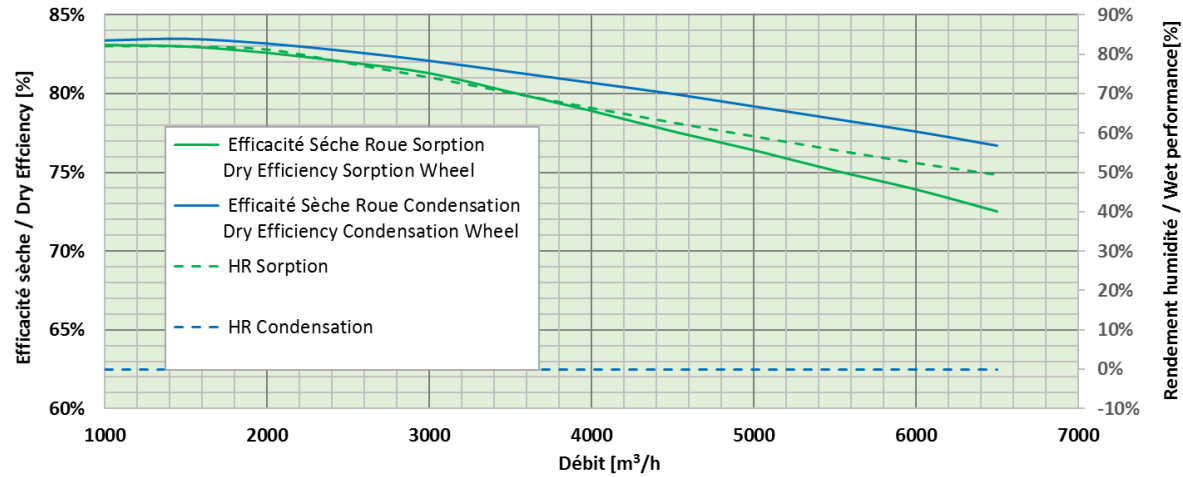

The selection of the units in our **SOFWTAIR™** tool will be available from April 15th. You will be informed about it.

SEASON	OUTDOOR	INDOOR
WINTER 1	-10°C - 90%	20°C - 50%
SUMMER	32°C - 40%	24°C - 50%

PERFORMANCES RANGES FREETIME™ & HEXAMOTION™

FREETIME 500 / HEXAMOTION 05

FREETIME 800-1500 / HEXAMOTION 08-15

PERFORMANCES RANGES FREETIME™ & HEXAMOTION™ (continued)

FREETIME 2000 / HEXAMOTION 20

FREETIME 2700 / HEXAMOTION 27

PERFORMANCES RANGES FREETIME™ et HEXAMOTION™ (CONTINUED)

FREETIME 3500 / HEXAMOTION 35

HEXAMOTION 45

PERFORMANCES RANGES FREETIME™ et HEXAMOTION™ (continued)

HEXAMOTION 60

HEXAMOTION 80

PERFORMANCES RANGE EXAECO™