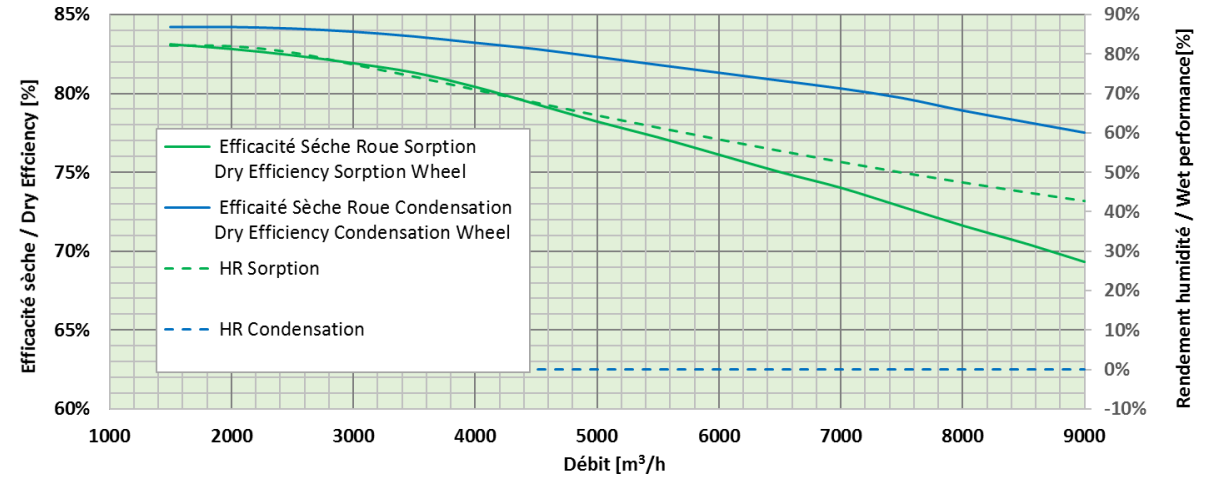

The selection of the units in our **SOFWTAIR™** tool will be available from April 15th. You will be informed about it.

SEASON	OUTDOOR	INDOOR
WINTER 1	-10°C - 90%	20°C - 50%
SUMMER	32°C - 40%	24°C - 50%

PERFORMANCES RANGES FREETIME™ et HEXAMOTION™ (CONTINUED)

FREETIME 3500 / HEXAMOTION 35

HEXAMOTION 45

PERFORMANCES RANGES FREETIME™ et HEXAMOTION™ (continued)

HEXAMOTION 60

HEXAMOTION 80

PERFORMANCES RANGE EXAECO™