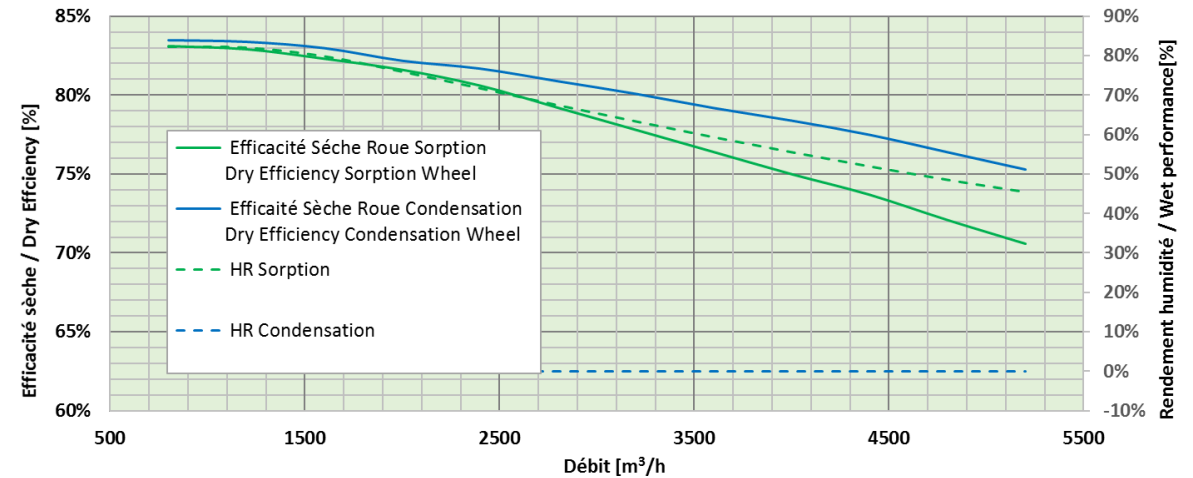

The selection of the units in our **SOFWTAIR™** tool will be available from April 15th. You will be informed about it.

SEASON	OUTDOOR	INDOOR
WINTER 1	-10°C - 90%	20°C - 50%
SUMMER	32°C - 40%	24°C - 50%

PERFORMANCES RANGES FREETIME™ & HEXAMOTION™

FREETIME 500 / HEXAMOTION 05

FREETIME 800-1500 / HEXAMOTION 08-15

PERFORMANCES RANGES FREETIME™ & HEXAMOTION™ (continued)

FREETIME 2000 / HEXAMOTION 20

FREETIME 2700 / HEXAMOTION 27

PERFORMANCES RANGES FREETIME™ et HEXAMOTION™ (CONTINUED)

FREETIME 3500 / HEXAMOTION 35

HEXAMOTION 45

PERFORMANCES RANGES FREETIME™ et HEXAMOTION™ (continued)

HEXAMOTION 60

HEXAMOTION 80

PERFORMANCES RANGE EXAECO™