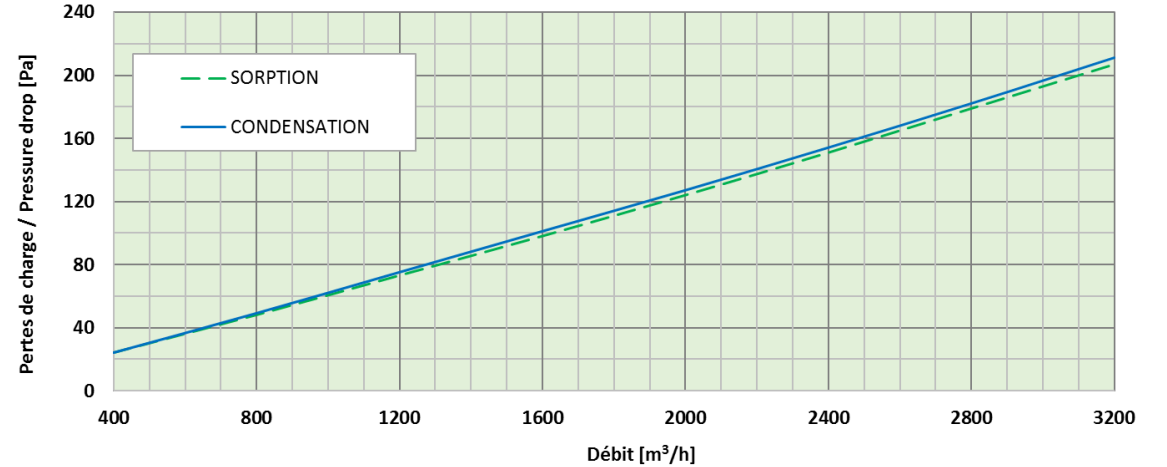

The selection of the units in our **SOFWTAIR™** tool will be available from April 15th. You will be informed about it.

SEASON	OUTDOOR	INDOOR
WINTER 1	-10°C - 90%	20°C - 50%
SUMMER	32°C - 40%	24°C - 50%

PERFORMANCES RANGES FREETIME™ & HEXAMOTION™

FREETIME 500 / HEXAMOTION 05

FREETIME 800-1500 / HEXAMOTION 08-15

PERFORMANCES RANGES FREETIME™ & HEXAMOTION™ (continued)

FREETIME 2000 / HEXAMOTION 20

FREETIME 2700 / HEXAMOTION 27

PERFORMANCES RANGES FREETIME™ et HEXAMOTION™ (CONTINUED)

FREETIME 3500 / HEXAMOTION 35

HEXAMOTION 45

PERFORMANCES RANGES FREETIME™ et HEXAMOTION™ (continued)

HEXAMOTION 60

HEXAMOTION 80

PERFORMANCES RANGE EXAECO™