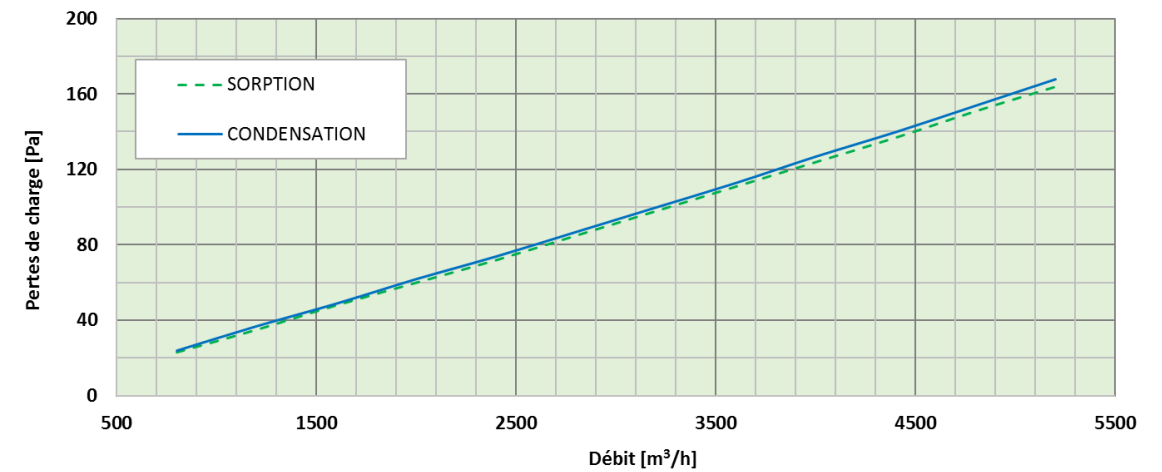

The selection of the units in our **SOFWTAIR™** tool will be available from April 15th. You will be informed about it.

SEASON	OUTDOOR	INDOOR
WINTER 1	-10°C - 90%	20°C - 50%
SUMMER	32°C - 40%	24°C - 50%

PERFORMANCES RANGES FREETIME™ & HEXAMOTION™

FREETIME 500 / HEXAMOTION 05

FREETIME 800-1500 / HEXAMOTION 08-15

PERFORMANCES RANGES FREETIME™ & HEXAMOTION™ (continued)

FREETIME 2000 / HEXAMOTION 20

FREETIME 2700 / HEXAMOTION 27

PERFORMANCES RANGES FREETIME™ et HEXAMOTION™ (CONTINUED)

FREETIME 3500 / HEXAMOTION 35

HEXAMOTION 45

PERFORMANCES RANGES FREETIME™ et HEXAMOTION™ (continued)

HEXAMOTION 60

HEXAMOTION 80

PERFORMANCES RANGE EXAECO™