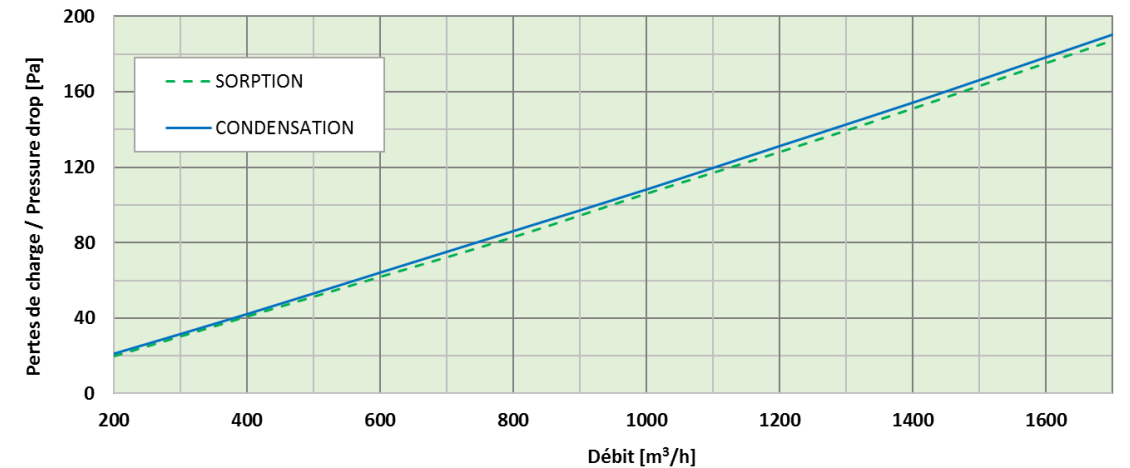

Note: these energy gains are tenfold in the tropical climatic zone where the outside temperature/humidity ratio is much higher.

In addition, for the extreme zones of northern Europe, the sorption wheel also eliminates the risk of condensation at the bottom of the plant.

The selection of the units in our **SOFWTAIR™** tool will be available from April 15th. You will be informed about it.

SEASON	OUTDOOR	INDOOR
WINTER 1	-10°C - 90%	20°C - 50%
SUMMER	32°C - 40%	24°C - 50%

PERFORMANCES RANGES FREETIME™ & HEXAMOTION™

FREETIME 500 / HEXAMOTION 05

FREETIME 800-1500 / HEXAMOTION 08-15

PERFORMANCES RANGES FREETIME™ & HEXAMOTION™ (continued)

FREETIME 2000 / HEXAMOTION 20

FREETIME 2700 / HEXAMOTION 27