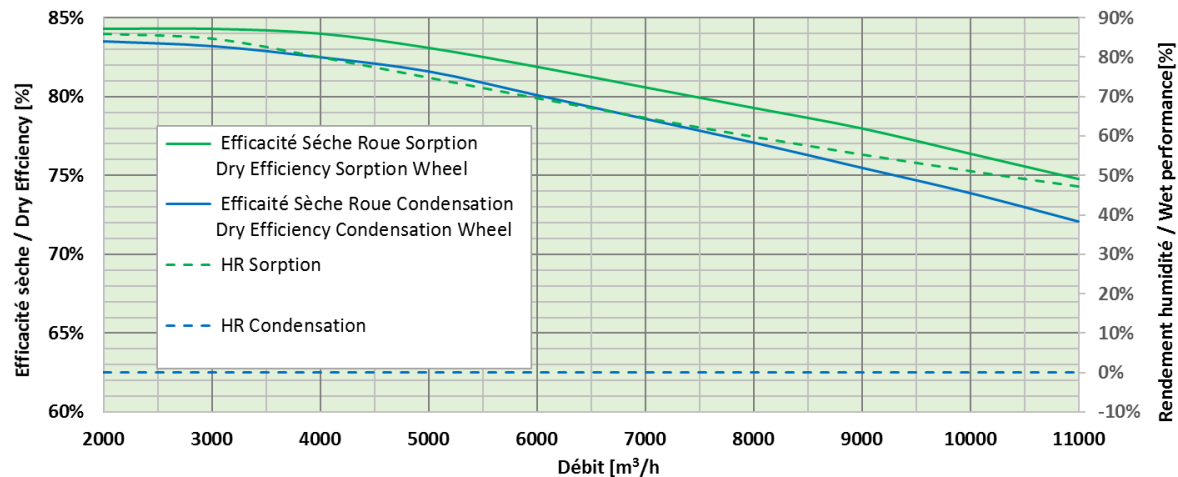

PERFORMANCES RANGE EXAECO™

EXAECO 10