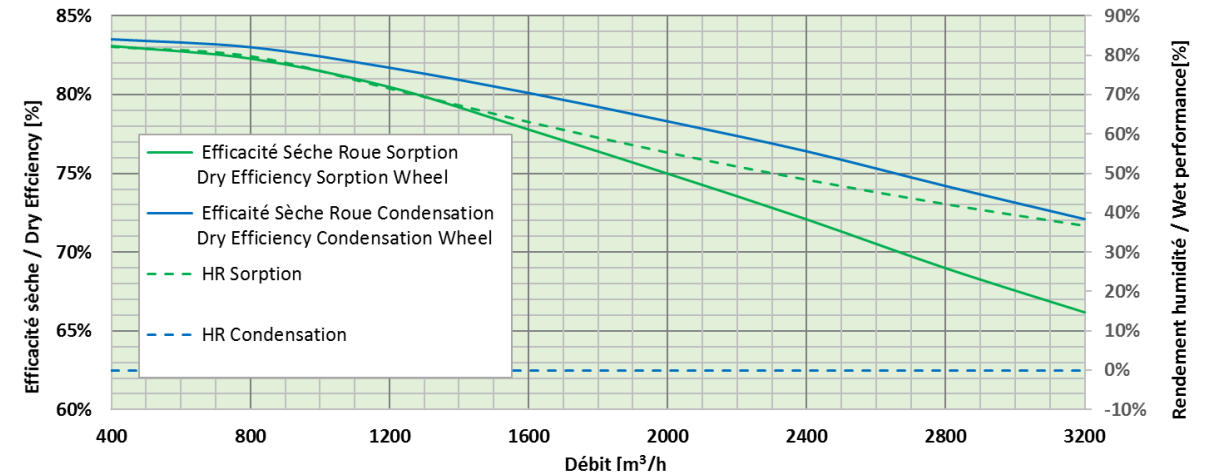

The selection of the units in our **SOFWTAIR™** tool will be available from April 15th. You will be informed about it.

SEASON	OUTDOOR	INDOOR
WINTER 1	-10°C - 90%	20°C - 50%
SUMMER	32°C - 40%	24°C - 50%

PERFORMANCES RANGES FREETIME™ & HEXAMOTION™

FREETIME 500 / HEXAMOTION 05

FREETIME 800-1500 / HEXAMOTION 08-15

PERFORMANCES RANGES FREETIME™ & HEXAMOTION™ (continued)

FREETIME 2000 / HEXAMOTION 20

FREETIME 2700 / HEXAMOTION 27

PERFORMANCES RANGES FREETIME™ et HEXAMOTION™ (CONTINUED)

FREETIME 3500 / HEXAMOTION 35

HEXAMOTION 45

PERFORMANCES RANGES FREETIME™ et HEXAMOTION™ (continued)

HEXAMOTION 60

HEXAMOTION 80

PERFORMANCES RANGE EXAECO™