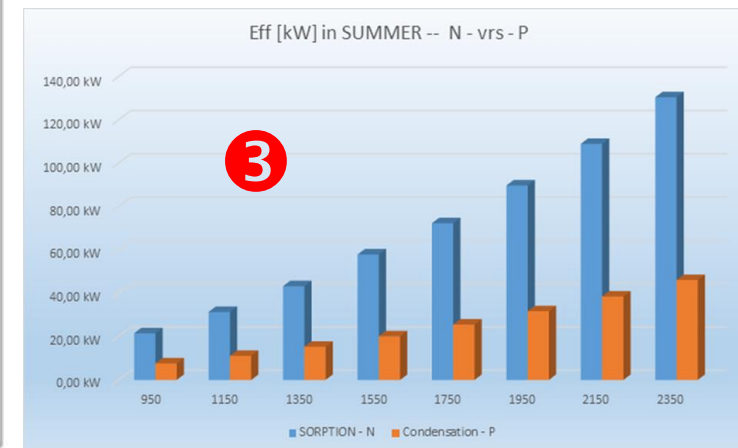

Our **Bluetech™** certified rotary exchanger (FREETIME™, HEXAMOTION™ and EXAECO™) of a version "S" integrating SORPTION wheels (condensation in standard).

Avantages :

In the case of the temperate climatic zone in Europe **1**, the sorption wheel with equivalent thermal comfort makes it possible to generate **energy gains** of the order of **12.5% in winter 2** and **65% in summer 3**.

In parallel to this energy gain, the sorption wheel also makes it possible by the exploitation of the humidity of the air to create **an interior environment** located **in the comfortable zone 4** for **the wellbeing** of the occupants.

Note: these energy gains are tenfold in the tropical climatic zone where the outside temperature/humidity ratio is much higher.

In addition, for the extreme zones of northern Europe, the sorption wheel also eliminates the risk of condensation at the bottom of the plant.

The selection of the units in our **SOFWTAIR™** tool will be available from April 15th. You will be informed about it.

SEASON	OUTDOOR	INDOOR
WINTER 1	-10°C - 90%	20°C - 50%
SUMMER	32°C - 40%	24°C - 50%