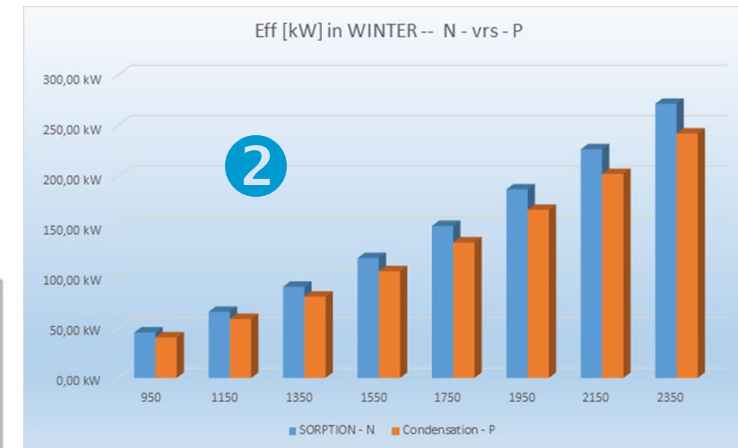

Our **Bluetech™** certified rotary exchanger (FREETIME™, HEXAMOTION™ and EXAECO™) of a version "S" integrating SORPTION wheels (condensation in standard).

Avantages :

In the case of the temperate climatic zone in Europe **1**, the sorption wheel with equivalent thermal comfort makes it possible to generate **energy gains** of the order of **12.5% in winter 2** and **65% in summer 3**.

In parallel to this energy gain, the sorption wheel also makes it possible by the exploitation of the humidity of the air to create **an interior environment** located **in the comfortable zone 4** for **the wellbeing** of the occupants.

Note: these energy gains are tenfold in the tropical climatic zone where the outside temperature/humidity ratio is much higher.

In addition, for the extreme zones of northern Europe, the sorption wheel also eliminates the risk of condensation at the bottom of the plant.

The selection of the units in our **SOFWTAIR™** tool will be available from April 15th. You will be informed about it.

SEASON	OUTDOOR	INDOOR
WINTER 1	-10°C - 90%	20°C - 50%
SUMMER	32°C - 40%	24°C - 50%