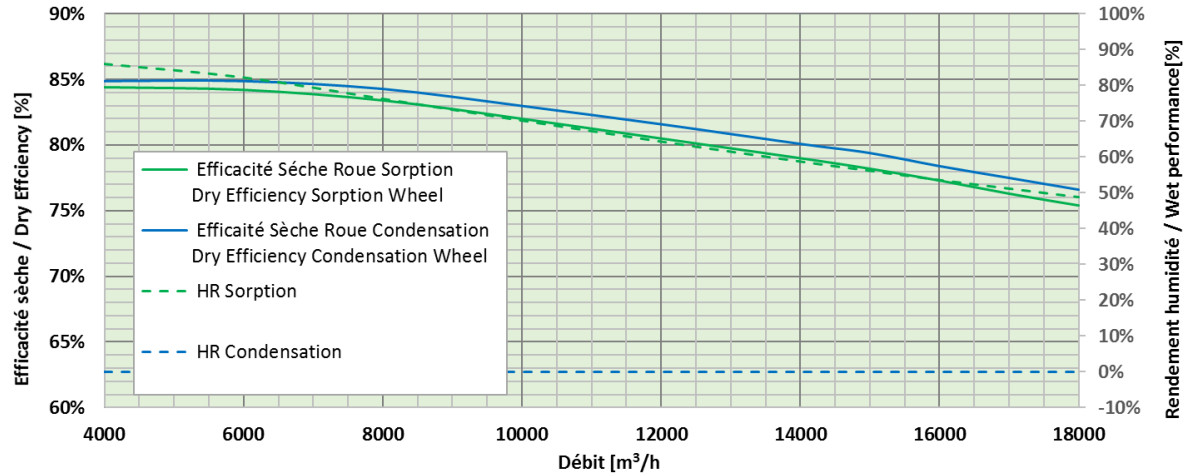

PERFORMANCES RANGE EXAECO™ (continued)

EXAECO 17