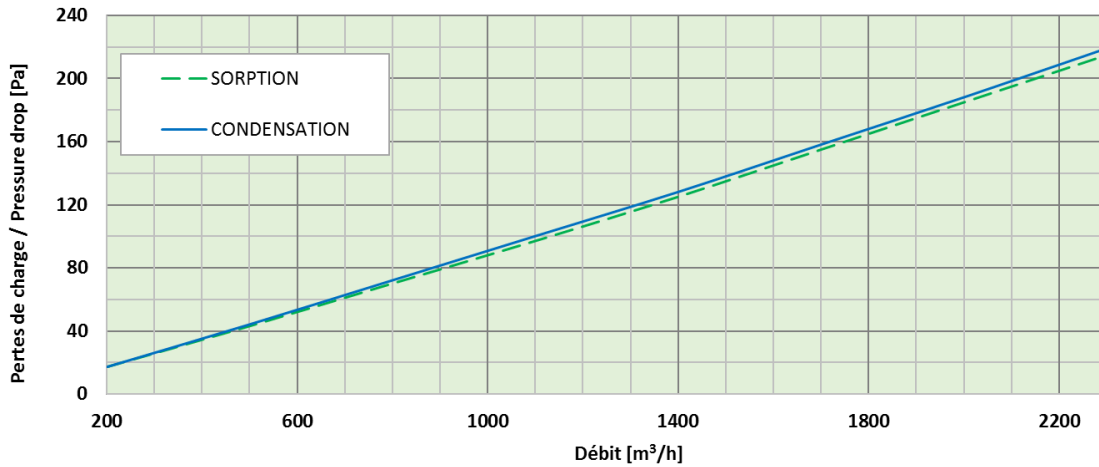

The selection of the units in our **SOFWTAIR™** tool will be available from April 15th. You will be informed about it.

SEASON	OUTDOOR	INDOOR
WINTER 1	-10°C - 90%	20°C - 50%
SUMMER	32°C - 40%	24°C - 50%

PERFORMANCES RANGES FREETIME™ & HEXAMOTION™

FREETIME 500 / HEXAMOTION 05

FREETIME 800-1500 / HEXAMOTION 08-15

PERFORMANCES RANGES FREETIME™ & HEXAMOTION™ (continued)

FREETIME 2000 / HEXAMOTION 20

FREETIME 2700 / HEXAMOTION 27

PERFORMANCES RANGES FREETIME™ et HEXAMOTION™ (CONTINUED)

FREETIME 3500 / HEXAMOTION 35

HEXAMOTION 45

PERFORMANCES RANGES FREETIME™ et HEXAMOTION™ (continued)

HEXAMOTION 60

HEXAMOTION 80

PERFORMANCES RANGE EXAECO™