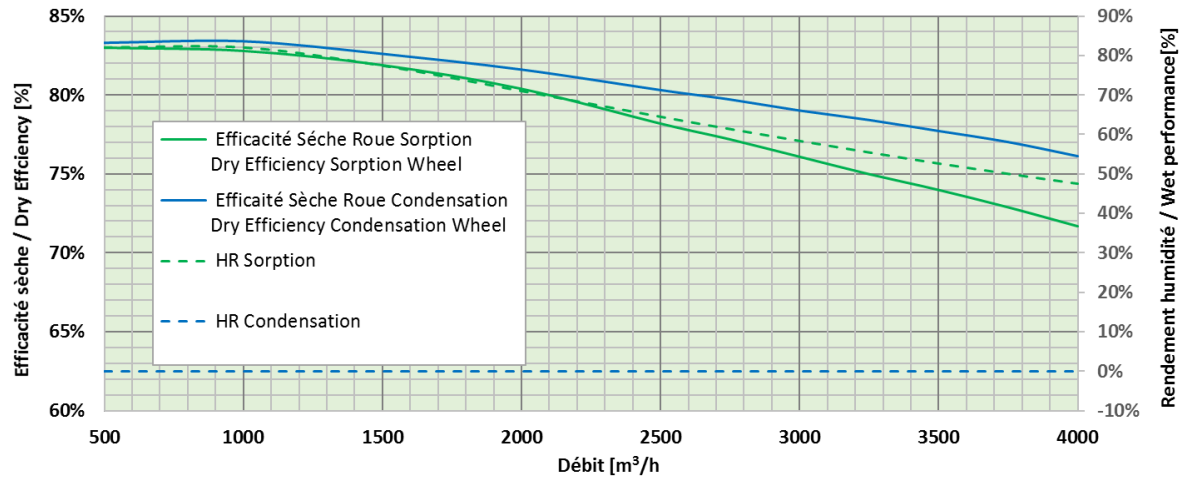

The selection of the units in our **SOFWTAIR™** tool will be available from April 15th. You will be informed about it.

SEASON	OUTDOOR	INDOOR
WINTER 1	-10°C - 90%	20°C - 50%
SUMMER	32°C - 40%	24°C - 50%

PERFORMANCES RANGES FREETIME™ & HEXAMOTION™

FREETIME 500 / HEXAMOTION 05

FREETIME 800-1500 / HEXAMOTION 08-15

PERFORMANCES RANGES FREETIME™ & HEXAMOTION™ (continued)

FREETIME 2000 / HEXAMOTION 20

FREETIME 2700 / HEXAMOTION 27

PERFORMANCES RANGES FREETIME™ et HEXAMOTION™ (CONTINUED)

FREETIME 3500 / HEXAMOTION 35

HEXAMOTION 45

PERFORMANCES RANGES FREETIME™ et HEXAMOTION™ (continued)

HEXAMOTION 60

HEXAMOTION 80

PERFORMANCES RANGE EXAECO™