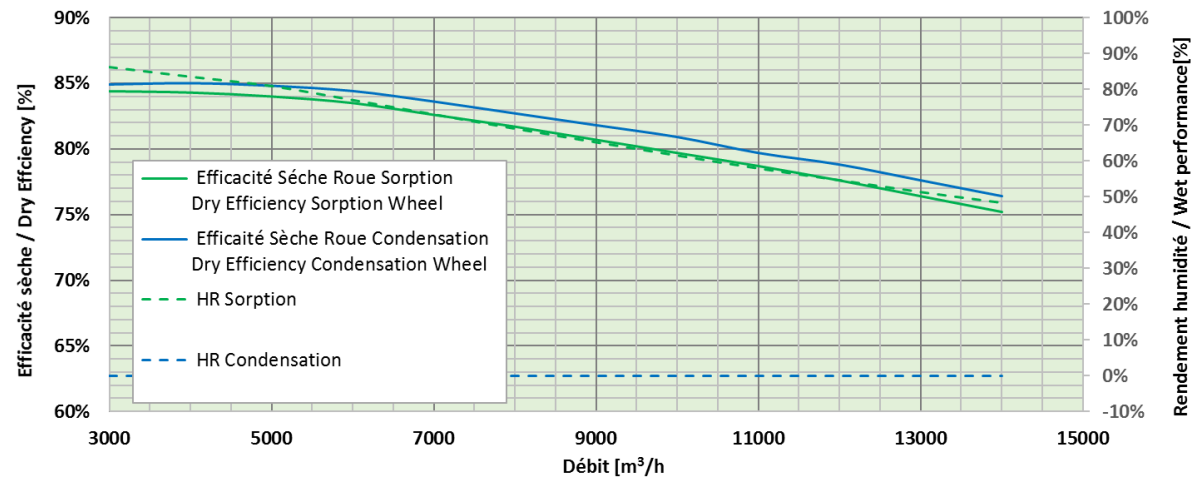

PERFORMANCES RANGE EXAECO™

EXAECO 10

EXAECO 13