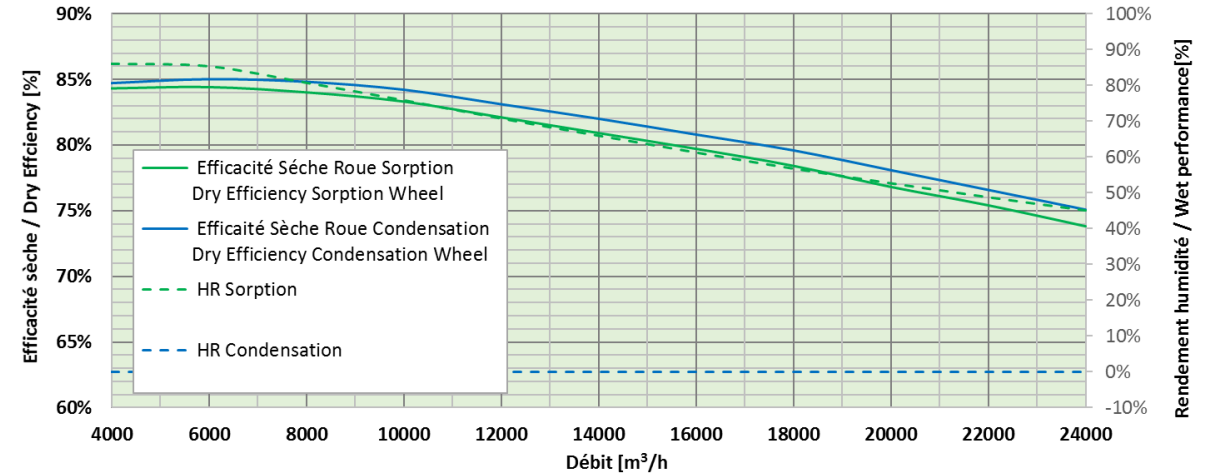

PERFORMANCES RANGE EXAECO™ (continued)

EXAECO 17

EXAECO 22