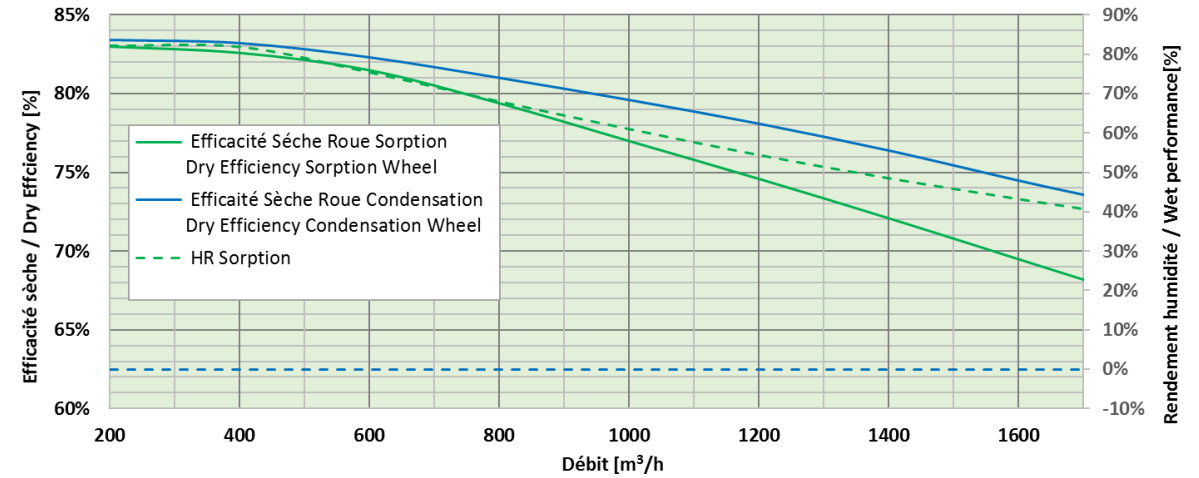

Note: these energy gains are tenfold in the tropical climatic zone where the outside temperature/humidity ratio is much higher.

In addition, for the extreme zones of northern Europe, the sorption wheel also eliminates the risk of condensation at the bottom of the plant.

The selection of the units in our **SOFWTAIR™** tool will be available from April 15th. You will be informed about it.

SEASON	OUTDOOR	INDOOR
WINTER 1	-10°C - 90%	20°C - 50%
SUMMER	32°C - 40%	24°C - 50%

PERFORMANCES RANGES FREETIME™ & HEXAMOTION™

FREETIME 500 / HEXAMOTION 05

FREETIME 800-1500 / HEXAMOTION 08-15

PERFORMANCES RANGES FREETIME™ & HEXAMOTION™ (continued)

FREETIME 2000 / HEXAMOTION 20

FREETIME 2700 / HEXAMOTION 27